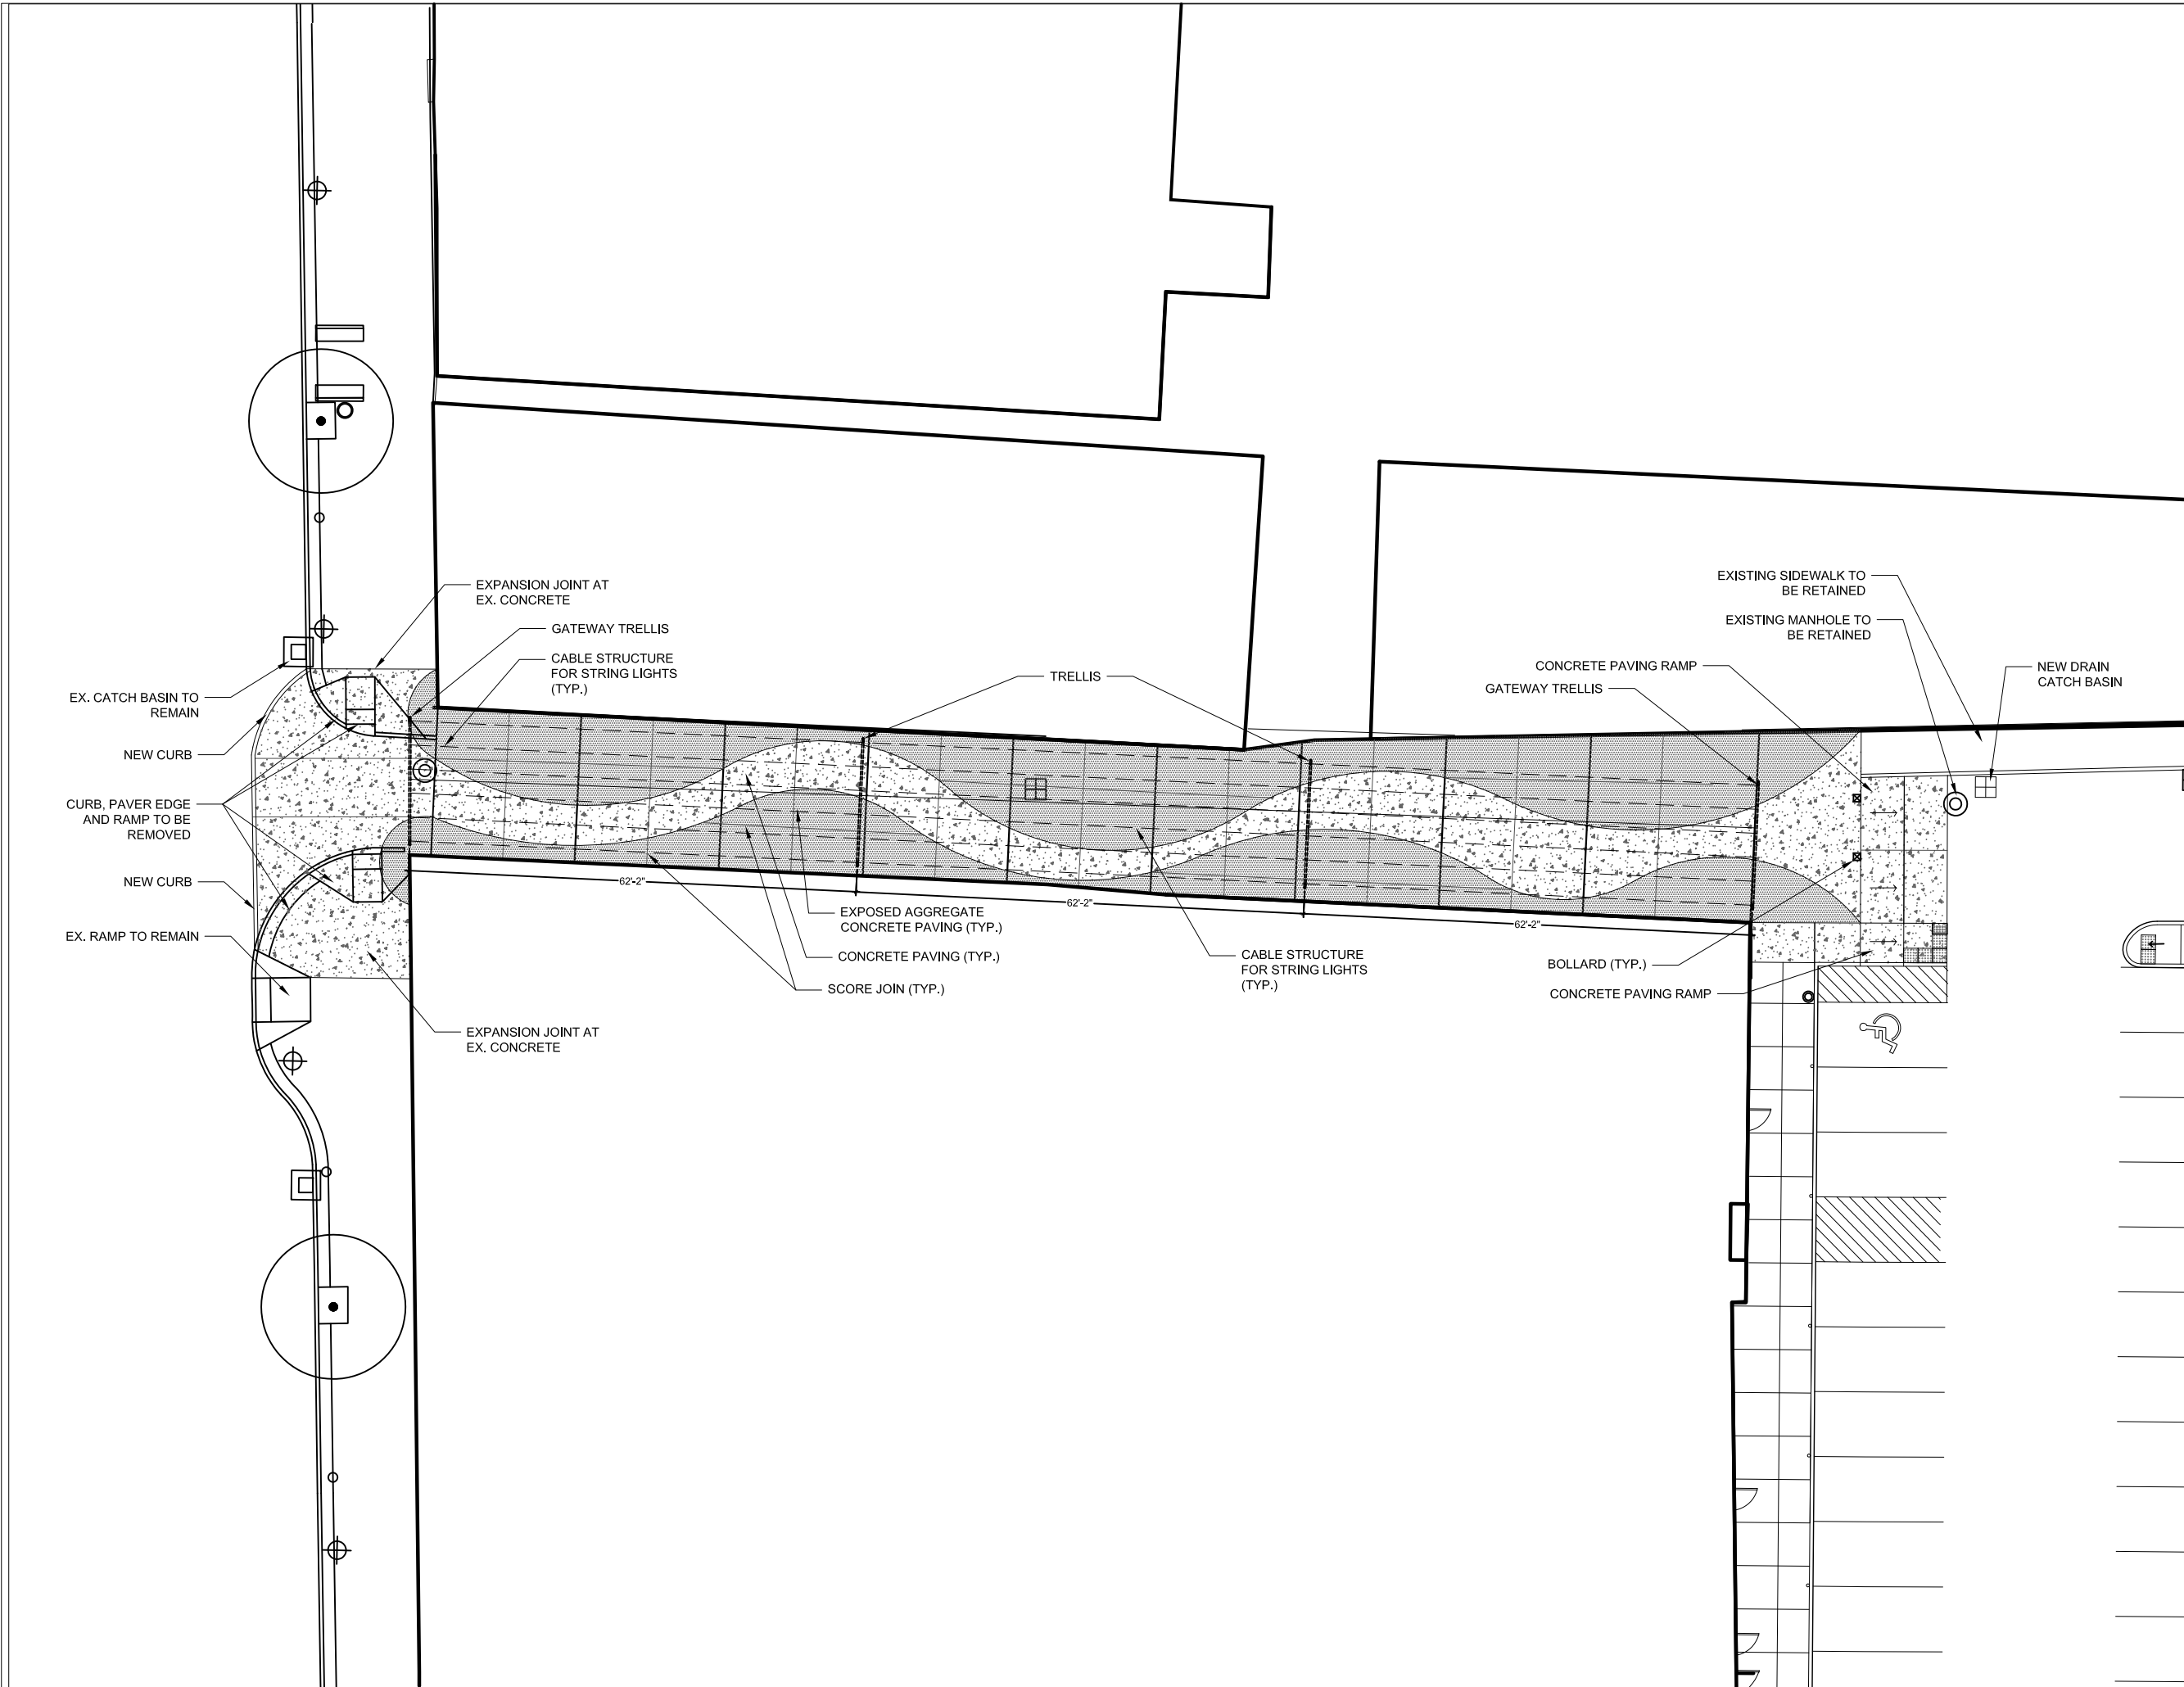

SCALE	1" = 10'
ISSUED	08/12/2016
DRAWN BY	PH
CHECKED BY	RAW
REVISION:	00/00/00

Drawing Title:
**Layout
 and
 Materials
 Plan**

Dwg #:
L1.1

Floral Me Art Gift Shop
Flowers and Gifts

OPEN

PEARL STREET

PEARL STREET