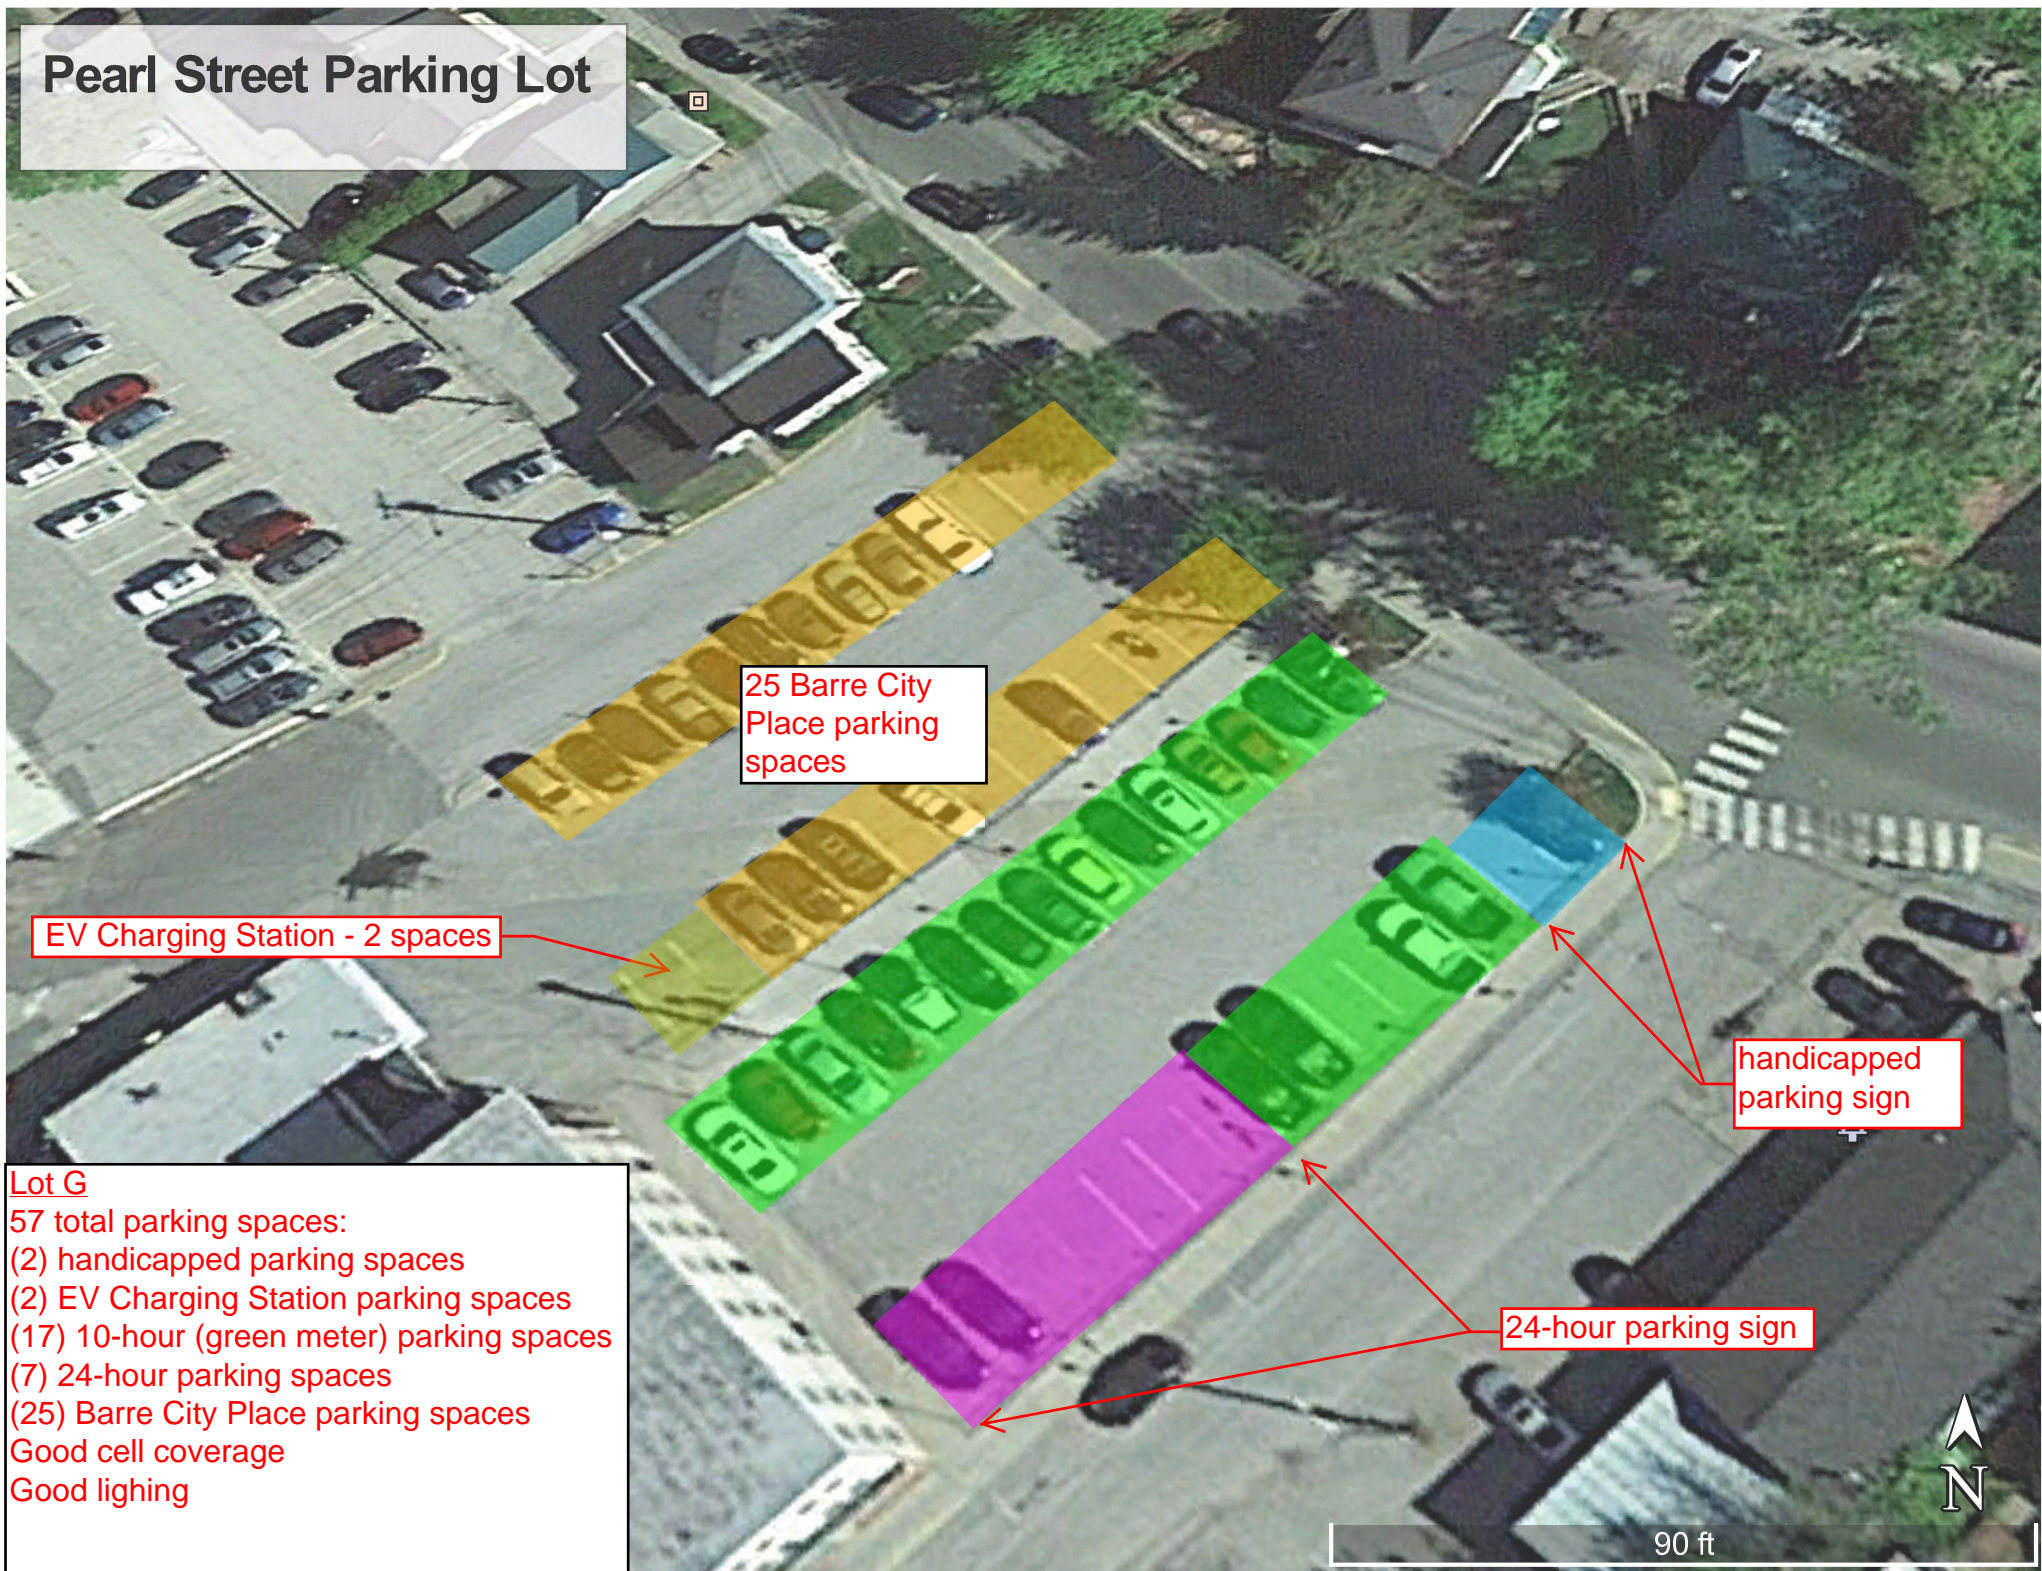

Pearl Street Parking Lot

25 Barre City Place parking spaces

EV Charging Station - 2 spaces

handicapped parking sign

24-hour parking sign

Lot G
57 total parking spaces:
(2) handicapped parking spaces
(2) EV Charging Station parking spaces
(17) 10-hour (green meter) parking spaces
(7) 24-hour parking spaces
(25) Barre City Place parking spaces
Good cell coverage
Good lighting

90 ft