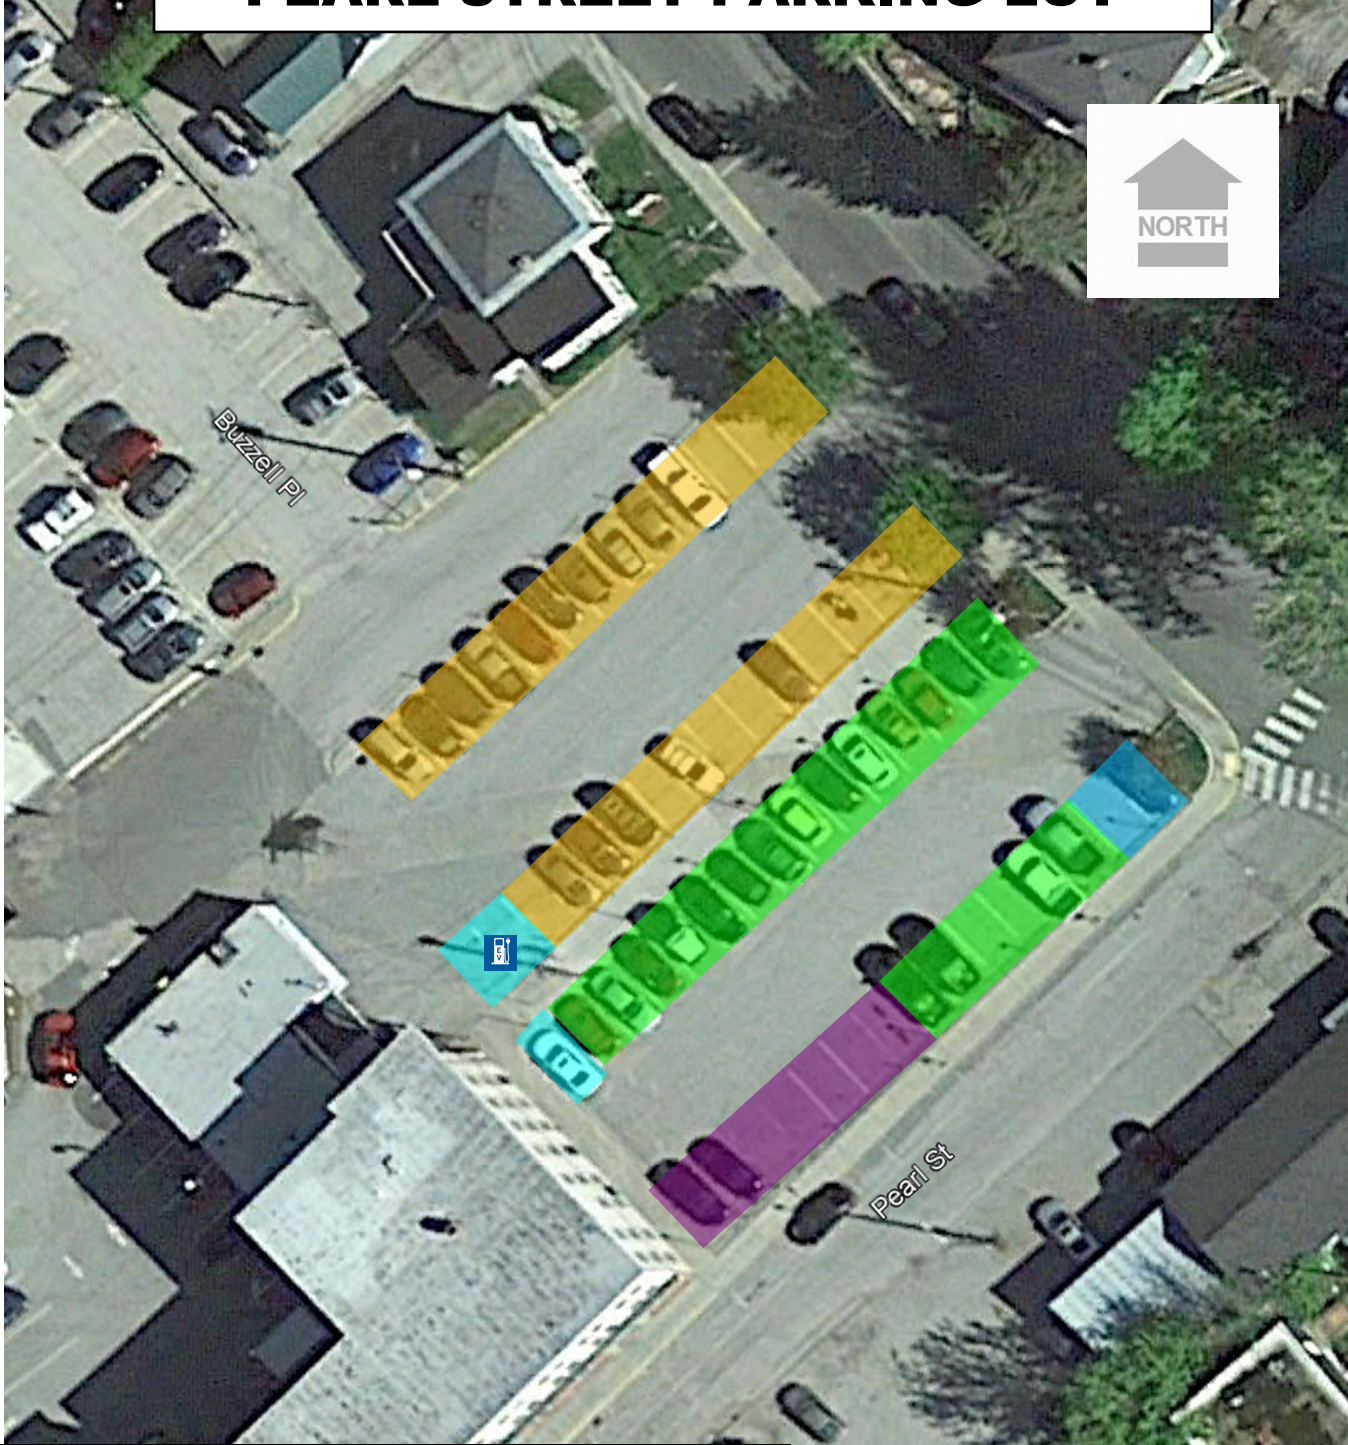

# PEARL STREET PARKING LOT

PARKING LOT G - PEARL STREET LOT	
HANDICAPPED SPACES	2
EV CHARGING STATION SPACES	2
DOWNTOWN RENTALS PRIVATE SPACE	1
SHARED USE SPACES	7
BARRE CITY PLACE RESERVED SPACES	26
GREEN METER (10-hr) SPACES	20
<b>TOTAL SPACES:</b>	<b>58</b>

100 ft

Aerial photo from Google Earth May 2015 imagery